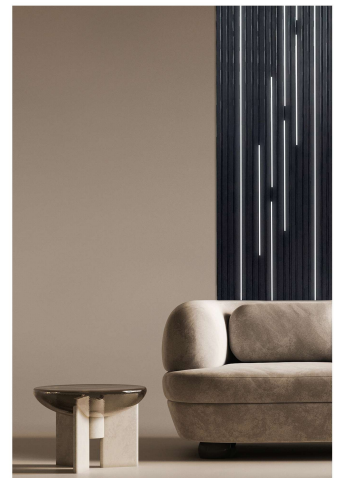

PRICE LIST

LAMELIO

LED LIGHTS

Price is excluding VAT.

Veiverių g. 150, 46391 Kaunas
Mob.tel. 8-699 82 000
Tel. 8-37 39 10 97 tel./faks. 8-37 39 26 18
El.paštas: info@gritija.lt